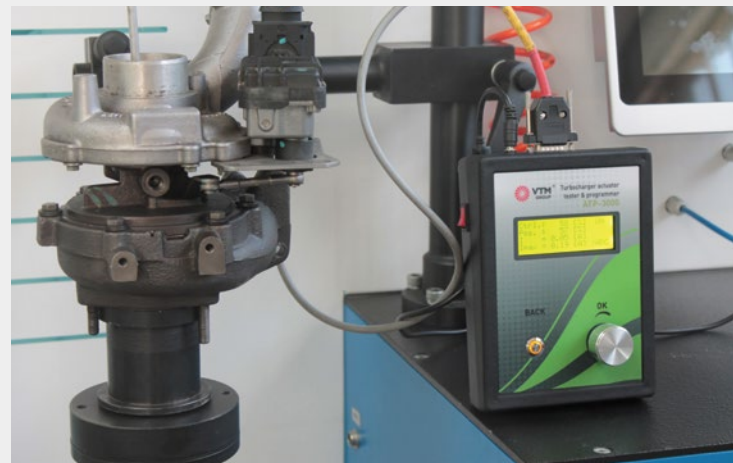

USB control of actuators
for operating in connection
with software of stands
GEOMET-2000, GEOMET-500,
TURBO BOOST TEST